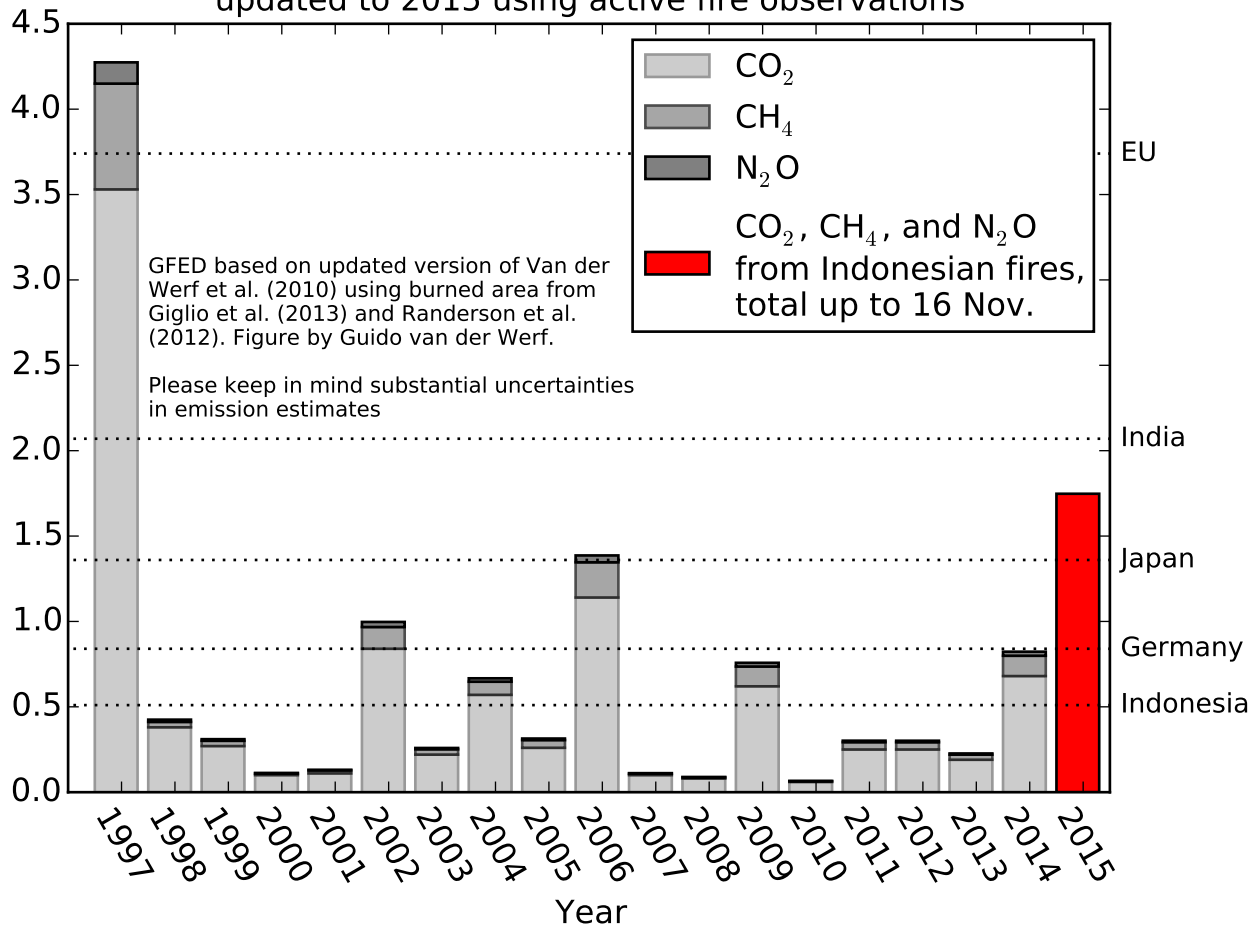

Global Fire Emissions Database (GFED) updated to 2015 using active fire observations

Fire emissions from Indonesia
(Billion ton CO₂ equivalent)

Fossil fuel CO₂ emissions for various countries
in the year 2013 based on the EDGAR database